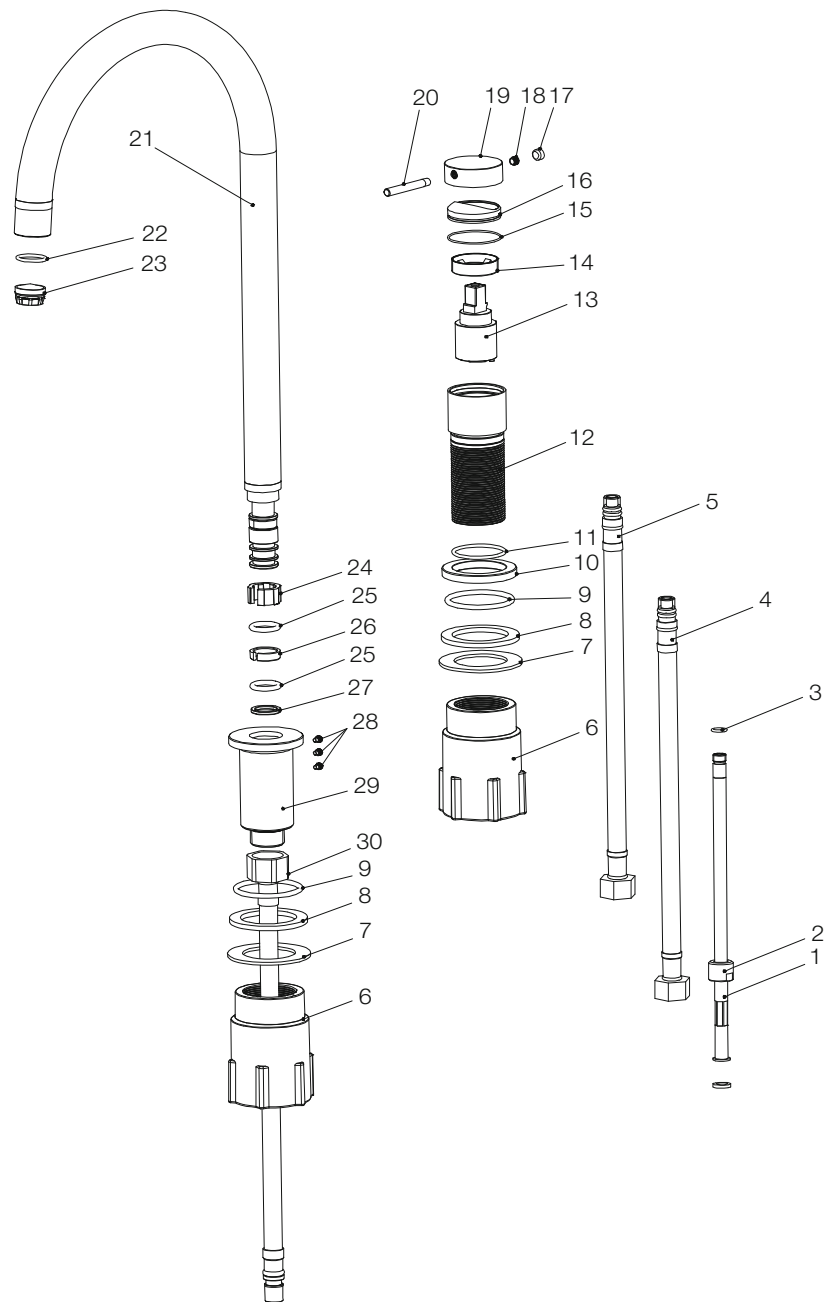

1. Extension pipe
2. Connector
3. o-ring
4. Flexible hose
5. Flexible hose
6. Lock nut
7. Washer
8. Flat washer
9. o-ring
10. Base
11. o-ring
12. Body
13. Cartridge
14. Valve cover
15. o-ring
16. Cover cup
17. Rubber
18. Hex screw
19. Handle base
20. Handle bar
21. Spout
22. o-ring
23. Aerator
24. C ring
25. o-ring
26. C ring
27. Chafing ring
28. Screw
29. Component for spout
30. Connecting hose

## Harmonized K2 Classic

Art no: 30144 RSK: 8312072

**Primy**  
Stainless Steel  
Kitchen & Bathroom

Scandtap AB, Olofsdalsvägen 21, 302 41 Halmstad, Sweden  
info@scandtap.com, www.scandtap.com